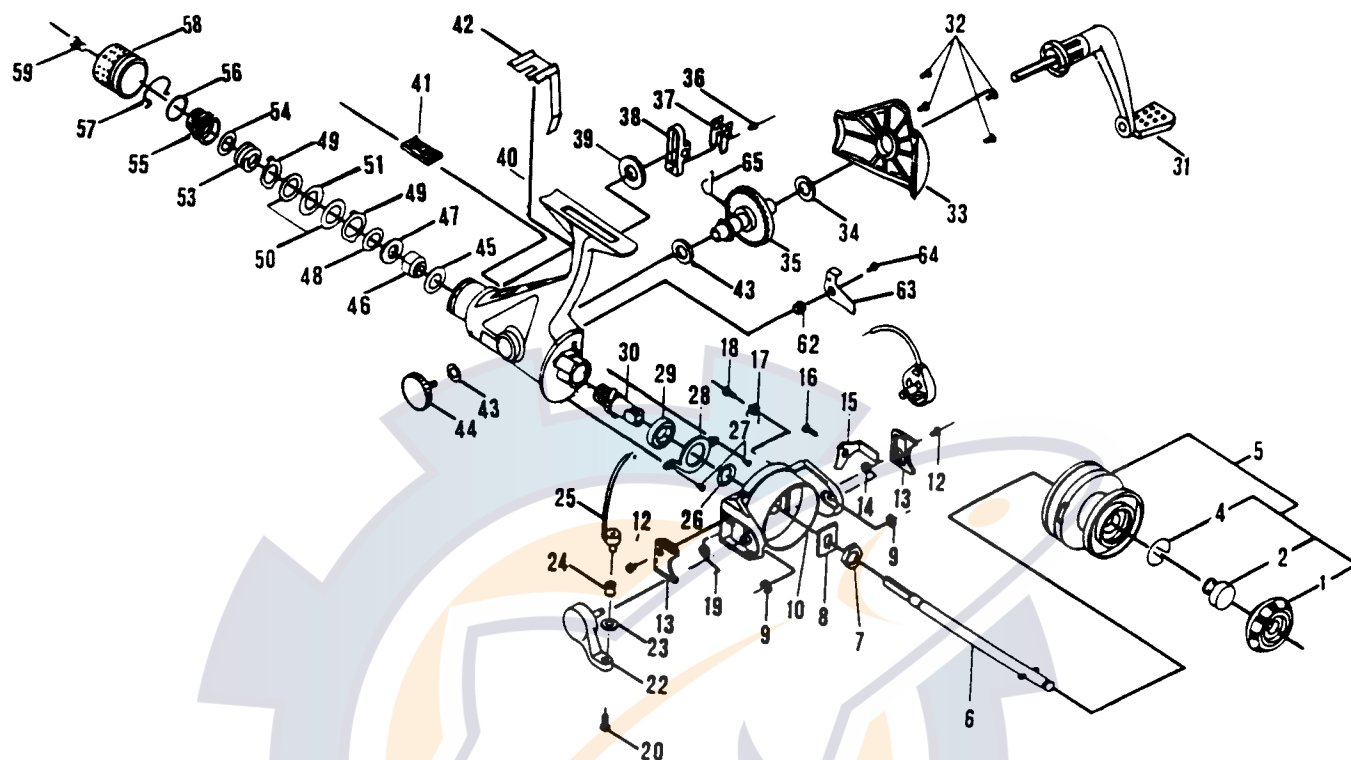

QUANTUM CS20

Key No.	Part No.	Description	Price	Key No.	Part No.	Description	Price
1	YQ032-2	Spool Cap	1.55	34	YQ157-2	Drive Gear Bushing	1.13
2	YQ402-2	Spool Release Button	1.24	35	YQ012-2	Drive Gear	3.14
4	YQ038-2	Spool Locking Spring	1.13	36	YQ081-2	Holder Screw	.62
5	YQ321-2	Spool	4.24	37	YQ059-2	Lever Wind Hold	1.13
6	YQ015-2	Main Shaft	1.70	38	YQ084-2	Lever Wind Bracket	1.24
7	YQ006-2	Pickup Housing Nut	.93	39	YQ085-2	Lever Wind Gear	1.49
8	YQ105-2	Pickup Housing Washer	1.13	40	YQ001-2	Frame	6.95
9	YQ034-2	Retaining Ring	.62	41	YQ065-2	Push Button	1.24
10	YQ009-2	Pickup Housing	7.42	42	YQ068-2	Push Button Spring	1.13
12	YQ077-2	Bracket Cover Screw	.62	43	YQ157-2	Drive Gear Bushing	1.13
13	YQ087-2	Bracket Cover	1.03	44	YQ073-2	Crank Locking Screw	1.55
14	YQ203-2	Trip Lever Washer	.93	45	YQ033-2	Front Drag Washer	.93
15	YQ115-2	Trip Lever	1.03	46	YQ027-2	Drag Stem	1.13
16	YQ078-2	Trip Lever Screw	.62	47	YQ027-2	Click Ratchet	1.13
17	YQ049-2	Trip Lever Spring	.92	48	YQ029-2	Drag Washer	.93
18	YQ079-2	Trip Spring Screw	.62	49	YQ046-2	Eared Drag Washer	1.03
19	YQ022-2	Trip Spring	.93	50	YQ031-2	Drag Washer	.93
20	YQ108-2	Line Roller Screw	1.49	51	YQ030-2	Keyed Drag Washer	.93
22	YQ007-2	Bail Bracket	1.60	53	YQ029-2	Drag Spring	.93
23	YQ017-2	Line Roller Washer	1.13	54	YQ026-2	Drag Spring Washer	.93
24	YQ004-2	Line Roller	1.70	55	YQ050-2	Drag Insert	1.55
25	YQ347-2	Bail Wire	2.68	56	YQ037-2	Wire Washer	1.03
26	YQ125-2	Pinion Washer	.62	57	YQ036-2	Wire Spring	.93
27	YQ080-2	Ball Race Retainer Screw	.62	58	YQ332-2	Drag Knob	1.49
28	YQ040-2	Ball Race Retainer	1.13	59	YQ101-2	Drag Screw	1.03
29	YQ028-2	Ball Race	3.35	62	YQ102-2	N-R Pawl Washer	1.13
30	YQ011-2	Pinion	1.44	63	YQ103-2	N-R Pawl	1.13
31	YQ318-2	Crank Arm	5.46	64	YQ104-2	N-R Pawl Screw	.52
32	YQ057-2	Cover Plate Screw	1.13	65	YQ106-2	N-R Pawl Spring	.93
33	YQ023-2	Cover Plate	6.70				